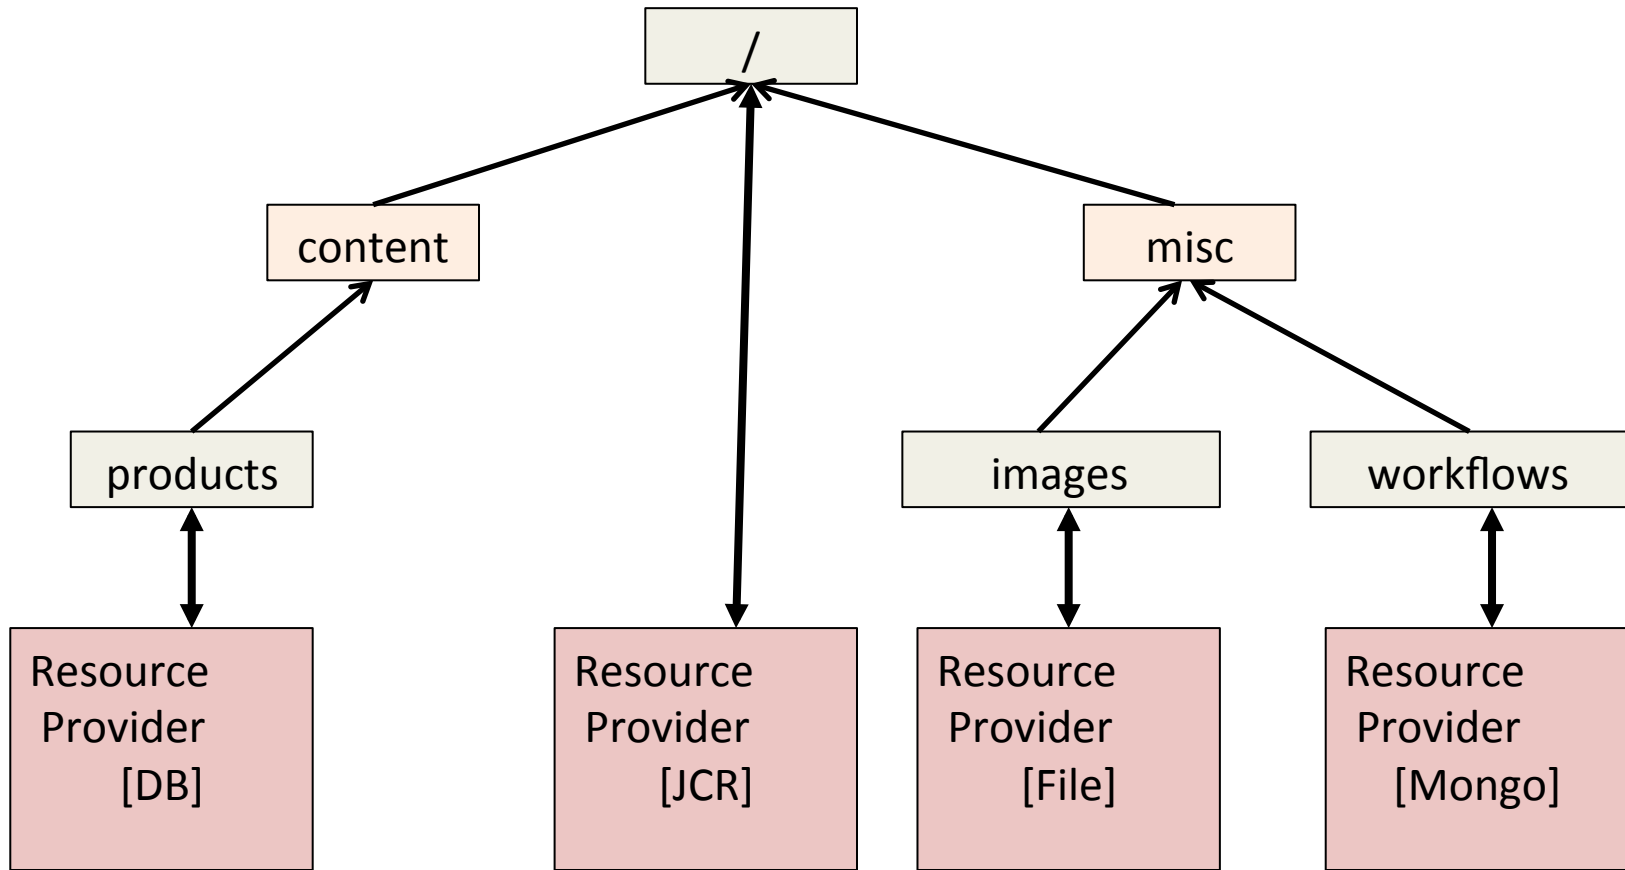

Apache Sling

Mounting Resource Providers

New Resource Provider API (SLING-4750)

- Simplify
- Extensible
- Performance
- New Features

Resource Events

- Events through Event Admin
 - Create
 - Update
 - Delete
- Path
- Resource type
- Optional property names

New Observation Support (SLING-4751)

- **Scaling**
- User context

New Resource Query API (SLING-4752)

- Complete Resource abstraction
- Make it implementable
- Type safe API