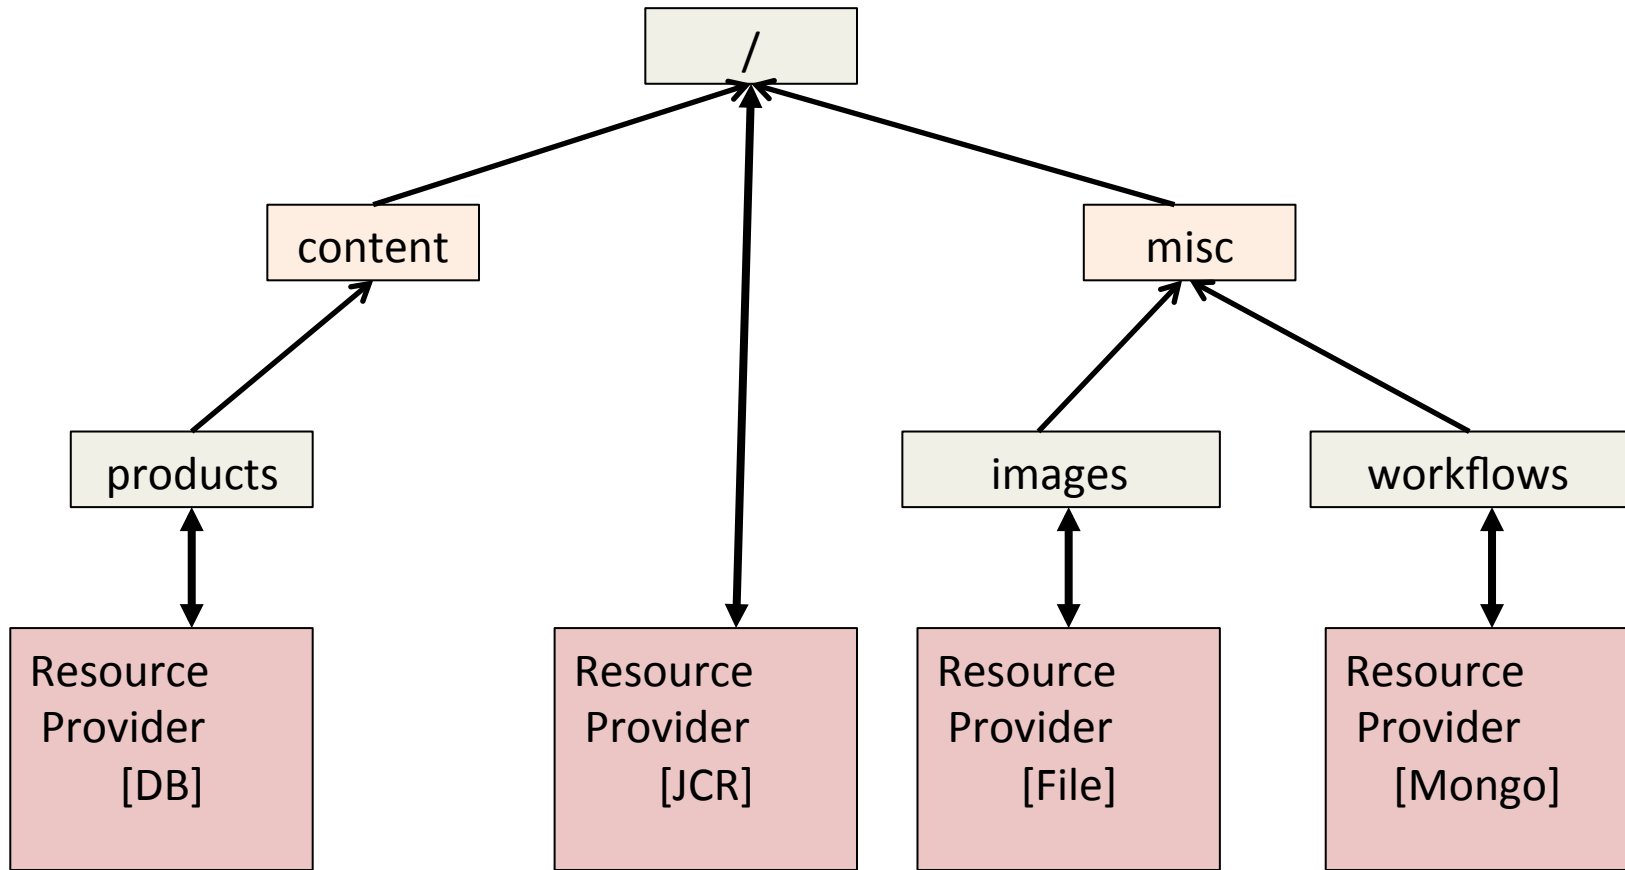

# Apache Sling

# Mounting Resource Providers

# Resource Events

- Events through Event Admin
  - Create
  - Update
  - Delete
- Path
- Resource type
- Optional property names

# New Resource Query API (SLING-4752)

- Complete Resource abstraction
- Make it implementable
- Type safe API